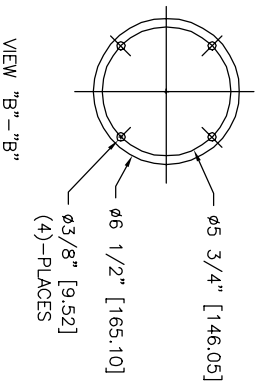

*Conforming to International Maritime Regulations
For Vessels Under 75 Meters in Length.*

SIDE VIEW

REAR VIEW

TECHNICAL DATA

Frequency: 142 Hz, 164 Hz, 208 Hz, 284 Hz,
349 Hz, & 416 Hz
Sound Pressure Level (dB(A) at 1 meter): 140db
Sound Pressure Level (1/3 octave at 1 meter): 134db
Air Consumption: appx. 135.6 C.F.M. @ 150 P.S.I.
Air Pressure Req: 100 To 250 P.S.I.
Electric Power: N/A
Material: Spun Brass & Cast Bronze
Net Weight: 110 Lbs.
Shipping Weight: 219 Lbs.

Price: \$ _____ U.S.D. Net. Ea.
(Valid for 60 days, F.O.B. Two Rivers, WI, U.S.A.)

KAHLENBERG BROS. CO. TWO RIVERS, WI. U.S.A.

OUTLINE DIMENSIONS
MODEL KDT-123
6 TRUMPET AIRHORN

DATE	DRWG. NO.	REV.
07/25/96	3-5683	B EMK