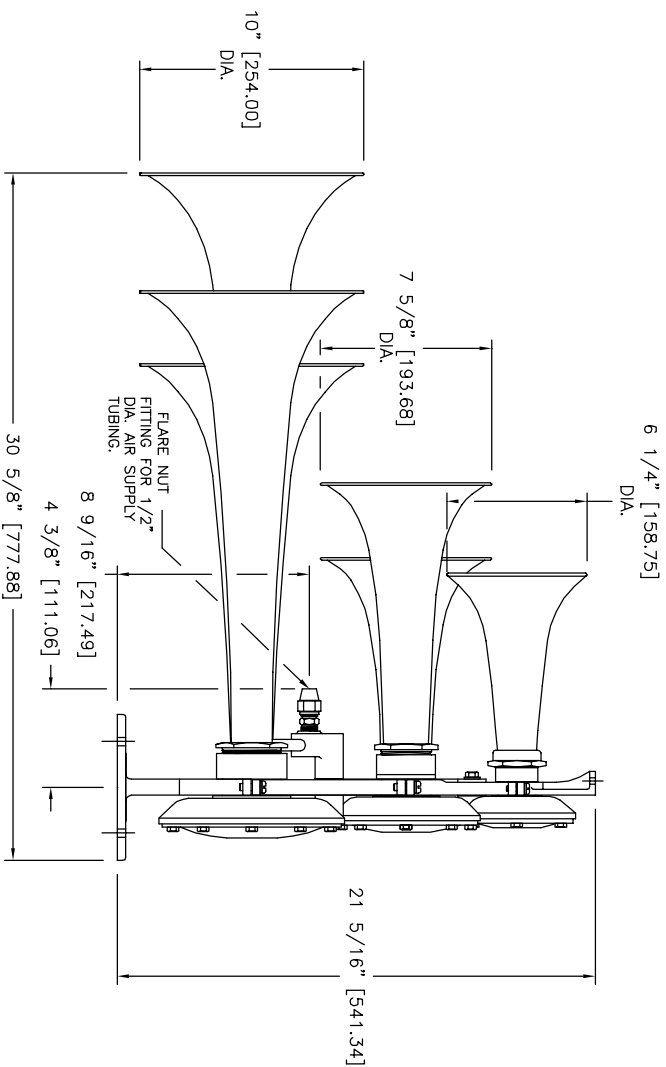

*Conforming to International Maritime Regulations
For Vessels Under 75 Meters in Length.*

SIDE VIEW

REAR VIEW

TECHNICAL DATA

Frequency: 142 Hz, 164 Hz, 208 Hz, 284 Hz,
349 Hz, & 416 Hz
Sound Pressure Level (dB(A) at 1 meter): 140db
Sound Pressure Level (1/3 octave at 1 meter): 134db
Air Consumption: appx. 135.6 C.F.M. @ 150 P.S.I.
Air Pressure Req: 100 To 250 P.S.I.
Electric Power: N/A
Material: Spun Brass & Cast Bronze
Net Weight: 110 Lbs.
Shipping Weight: 219 Lbs.

Price: \$ _____ U.S.D. Net. Ea.
(Valid for 60 days, F.O.B. Two Rivers, WI, U.S.A.)

KAHLENBERG BROS. CO. TWO RIVERS, WI. U.S.A.

OUTLINE DIMENSIONS
MODEL KDT-123
6 TRUMPET AIRHORN

DATE	DRWG. NO.	REV.
07/25/96	3-5683	B EMK