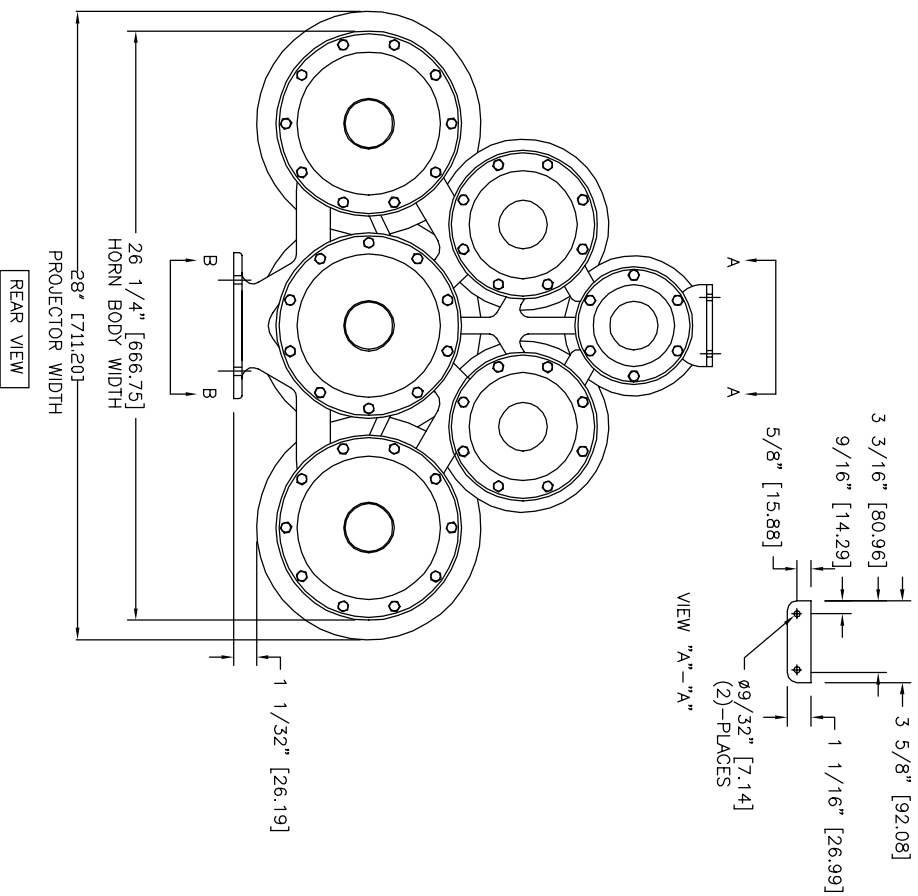

*Conforming to International Maritime Regulations
For Vessels Under 75 Meters in Length.*

SIDE VIEW

REAR VIEW

TECHNICAL DATA

Frequency: 142 Hz, 164 Hz, 208 Hz, 284 Hz,
349 Hz, & 416 Hz
Sound Pressure Level (dB(A) at 1 meter): 140db
Sound Pressure Level (1/3 octave at 1 meter): 134db
Air Consumption: appx. 135.6 C.F.M. @ 150 P.S.I.
Air Pressure Req: 100 To 250 P.S.I.
Electric Power: N/A
Material: Spun Brass & Cast Bronze
Net Weight: 110 Lbs.
Shipping Weight: 219 Lbs.

Price: \$ _____ U.S.D. Net. Ea.
(Valid for 60 days, F.O.B. Two Rivers, WI, U.S.A.)

KAHLENBERG BROS. CO. TWO RIVERS, WI. U.S.A.

OUTLINE DIMENSIONS
MODEL KDT-123
6 TRUMPET AIRHORN

DATE	DRWG. NO.	REV.
07/25/96	3-5683	B EMK