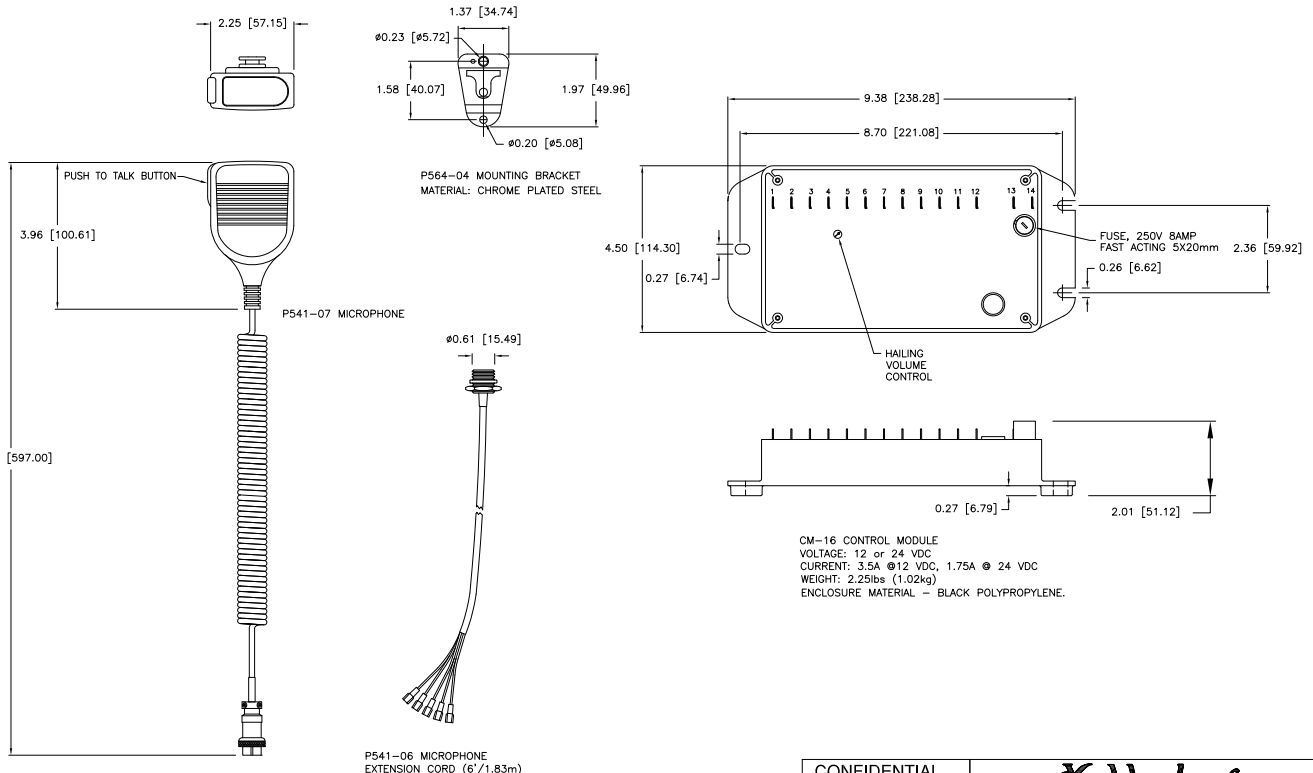

OUTLINE DIMENSIONS / ASSEMBLY
KB-15W HORN

DR.	DATE	CKD.	SCALE	DRWG. NO.	REV.
ZJN	08/26/15	EMK	N.T.S.	3-6958	C

CAGE: 75214

© CopyRight Kahlberg Ind. Inc. 2010

3-6985

REV.	BY	DATE	DESCRIPTION	APP'D.
A	ZN	10/27/15	ADDED HAILING VOLUME CONTROL	EMK