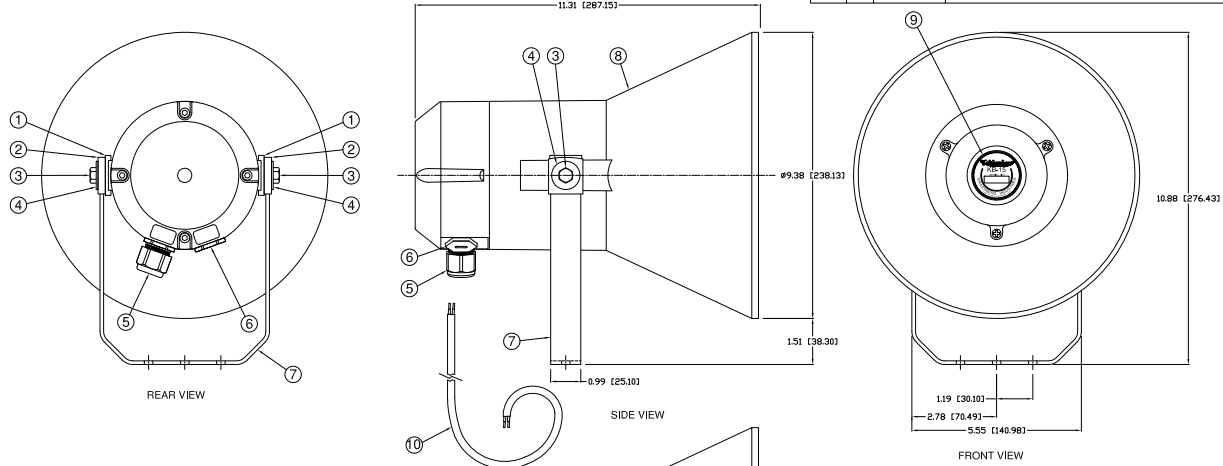

REV.	BY	DATE	DESCRIPTION	APP'D.
A	ZN	09/08/15	FREQUENCY WAS STATED AS 554 & 698 Hz	EMK
B	ZN	09/15/15	MODEL WAS KB-15	EMK
C	ZN	11/12/15	ADDED ITEM 10	EMK