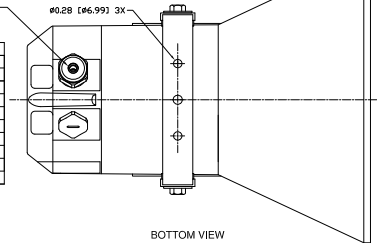

REV.	BY	DATE	DESCRIPTION	APP'D.
A	ZN	09/08/15	FREQUENCY WAS STATED AS 554 & 698 Hz	EMK
B	ZN	09/15/15	MODEL WAS KB-15	EMK
C	ZN	11/12/15	ADDED ITEM 10	EMK