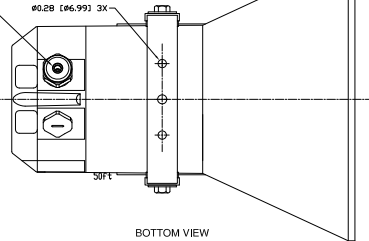

REV.	BY	DATE	DESCRIPTION	APP'D.
A	ZN	11/12/15	ADDED ITEM 10	EMK