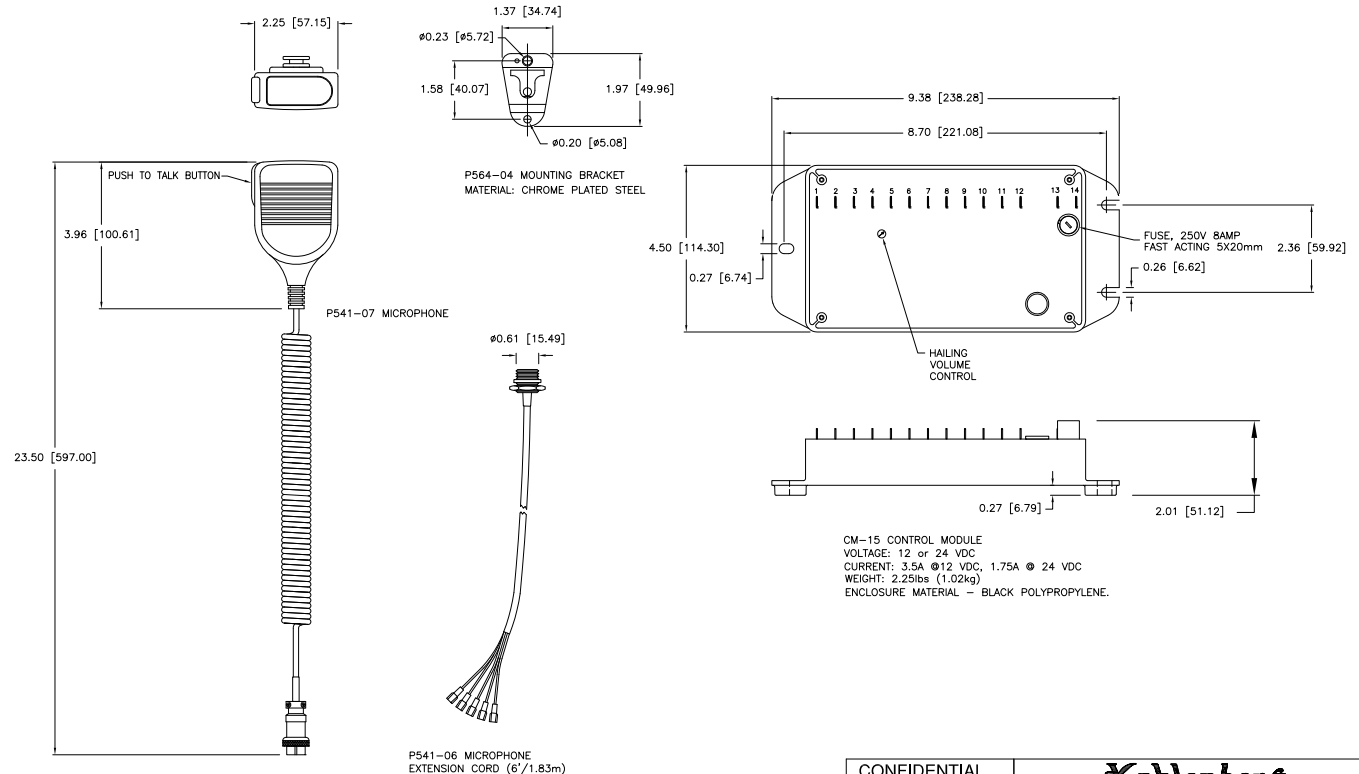

OUTLINE DIMENSIONS / ASSEMBLY
KB-15G HORN

DR.	DATE	CKD.	SCALE	DRWG. NO.	REV.
ZJN	09/15/15	EMK	N.T.S.	3-6984	A

CAGE: 75214

© Copyright Kahlberg Ind. Inc. 2010

3-6986

REV.	BY	DATE	DESCRIPTION	APP'D.
A	ZN	10/27/15	ADDED HAILING VOLUME CONTROL	EMK