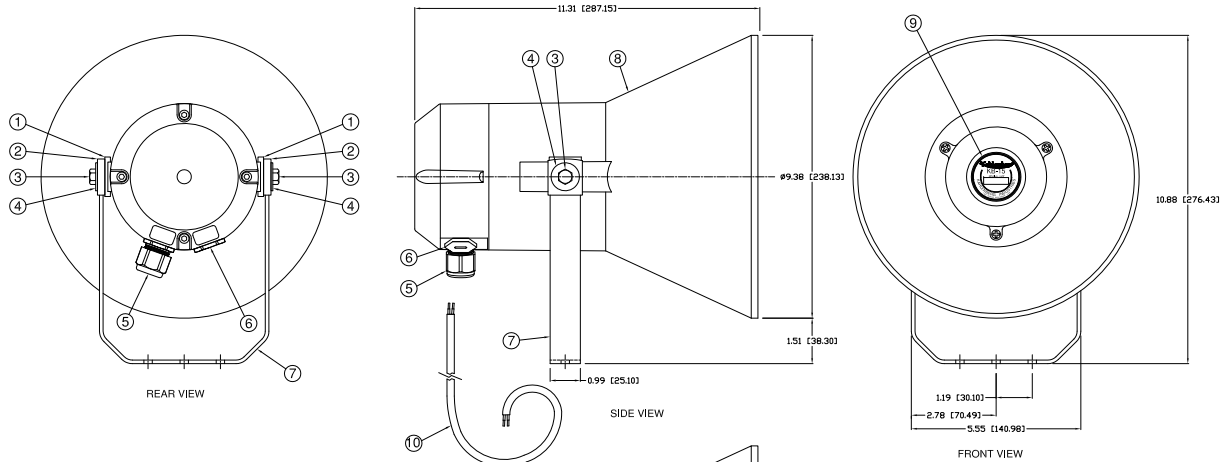

REV.	BY	DATE	DESCRIPTION	APP'D.
A	ZN	11/12/15	ADDED ITEM 10	EMK