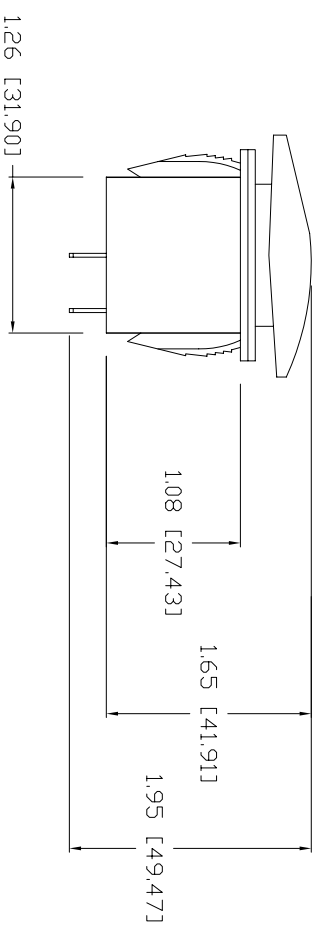

MOMENTARY SWITCH
 Rated: 20 amps, D.C. Voltage
 Material: black plastic
 0.83 [21.0] wide x 1.45 [36.83]
 long hole in panel for mounting.

Kahlenberg's
 KAHLBERG BROS. CO. TWO RIVERS, WI. U.S.A.

OUTLINE DIMENSIONS
 M-126 PUSH BUTTON SWITCH

DR.	DATE	CKD.	SCALE	DRWG. NO.	REV.
ZJN	09/08/05		N.T.S.	3-6377	