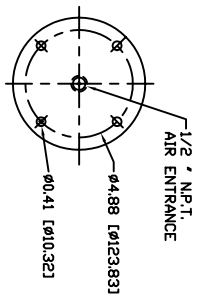

Conforming to International Maritime Regulations
For Vessels Less Than 75 meters in Length.

VIEW "A"-"A"

TOPVIEW

REAR VIEW

FRONT VIEW

TECHNICAL DATA

Frequency: 349, 265, & 212 Hz
 Sound Pressure Level (dB(A) at 1 meter): 140dB
 Sound Pressure Level (1/3 octave at 1 meter): 131dB
 Air Consumption: appx. 60 C.F.M. @ 150 P.S.I.
 Air Pressure Req: 100 To 250 P.S.I.
 Electric Power: Any Standard A.C. or D.C. voltage
 Material: Spun Brass & Cast Bronze
 Net Weight: 54 Lbs.
 Shipping Weight: 96 Lbs.

KAHLENBERG BROS. CO. TWO RIVERS, WI. U.S.A.

**OUTLINE DIMENSIONS
MODEL T-2 AIRHORN**

Price: \$ _____ U.S.D. Net. Ea.
 (Valid for 60 days, F.O.B. Two Rivers, WI. U.S.A.)

DATE	DRWG. NO.	REV.
04/12/01	3-6104	A EMK