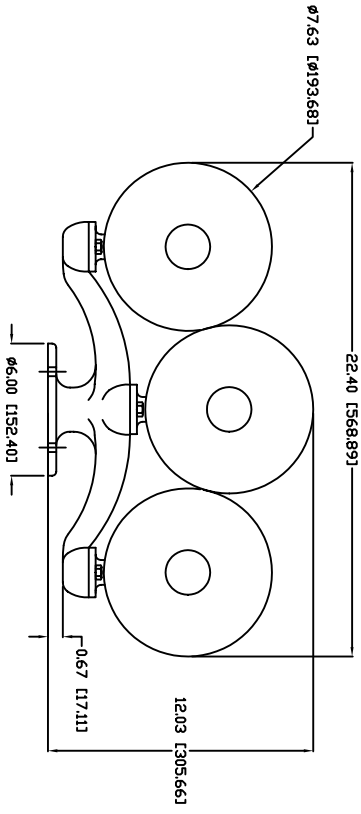

Conforming to International Maritime Regulations
For Vessels Less Than 75 meters in Length.

VIEW "A"-"A"

TOPVIEW

REAR VIEW

FRONT VIEW

TECHNICAL DATA

Frequency: 349, 265, & 212 Hz
 Sound Pressure Level (dB(A) at 1 meter): 140dB
 Sound Pressure Level (1/3 octave at 1 meter): 131dB
 Air Consumption: appx. 60 C.F.M. @ 150 P.S.I.
 Air Pressure Req: 100 To 250 P.S.I.
 Electric Power: Any Standard A.C. or D.C. voltage
 Material: Spun Brass & Cast Bronze
 Net Weight: 54 Lbs.
 Shipping Weight: 96 Lbs.

KAHLENBERG BROS. CO. TWO RIVERS, WI. U.S.A.

**OUTLINE DIMENSIONS
MODEL T-2 AIRHORN**

Price: \$ _____ U.S.D. Net. Ea.
 (Valid for 60 days, F.O.B. Two Rivers, WI. U.S.A.)

DATE	DRWG. NO.	REV.
04/12/01	3-6104	A EMK