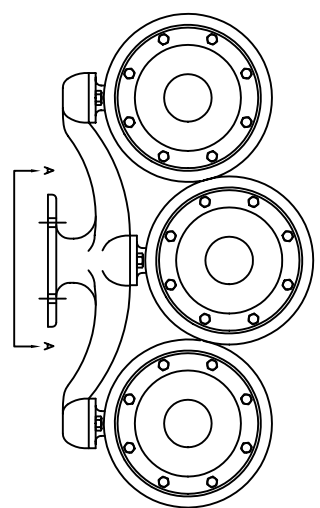

Conforming to International Maritime Regulations
For Vessels Less Than 75 meters in Length.

VIEW "A"-"A"

TOPVIEW

REAR VIEW

FRONT VIEW

TECHNICAL DATA

Frequency: 349, 265, & 212 Hz
 Sound Pressure Level (dB(A) at 1 meter): 140dB
 Sound Pressure Level (1/3 octave at 1 meter): 131dB
 Air Consumption: appx. 60 C.F.M. @ 150 P.S.I.
 Air Pressure Req: 100 To 250 P.S.I.
 Electric Power: Any Standard A.C. or D.C. voltage
 Material: Spun Brass & Cast Bronze
 Net Weight: 54 Lbs.
 Shipping Weight: 96 Lbs.

KAHLENBERG BROS. CO. TWO RIVERS, WI. U.S.A.

**OUTLINE DIMENSIONS
MODEL T-2 AIRHORN**

Price: \$ _____ U.S.D. Net. Ea.
 (Valid for 60 days, F.O.B. Two Rivers, WI. U.S.A.)

DATE	DRWG. NO.	REV.
04/12/01	3-6104	A EMK