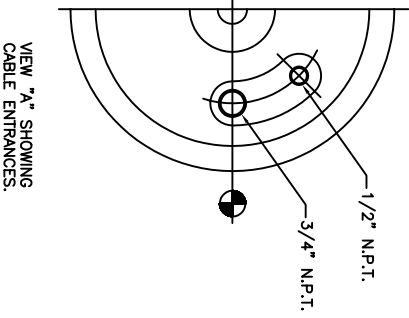

Conforming to International Maritime Regulations  
For Vessels Less Than 75 Meters in Length

REV.	BY	DATE	DESCRIPTION	APP'D.
A	ZN	07/13/05	ADDED CENTER OF GRAVITY	EMK

TECHNICAL DATA

Frequency: 300 Hz  
 Sound Pressure Level (dB(A) at 1 meter): 132.2dB  
 Sound Pressure Level (1/3 octave at 1 meter): 131dB  
 Electric Power: 24 V.D.C.  
 Power Consumption: 500 W  
 Material: Type 356 anodized cast aluminum  
 Finish: Grey or white enamel  
 Net Weight: 49 Lbs.  
 Shipping Weight: 90.00 Lbs.

Price: \$ \_\_\_\_\_ U.S.D. Net. Ea.  
 (Valid for 60 days, F.O.B. Two Rivers, WI. U.S.A.)

KAHLENBERG BROS. CO. TWO RIVERS, WI. U.S.A.

OUTLINE DIMENSIONS  
 MODEL KB-20  
 ELECTRIC HORN

DATE	DRWG. NO.	REV.
04/26/01	3-5346	A