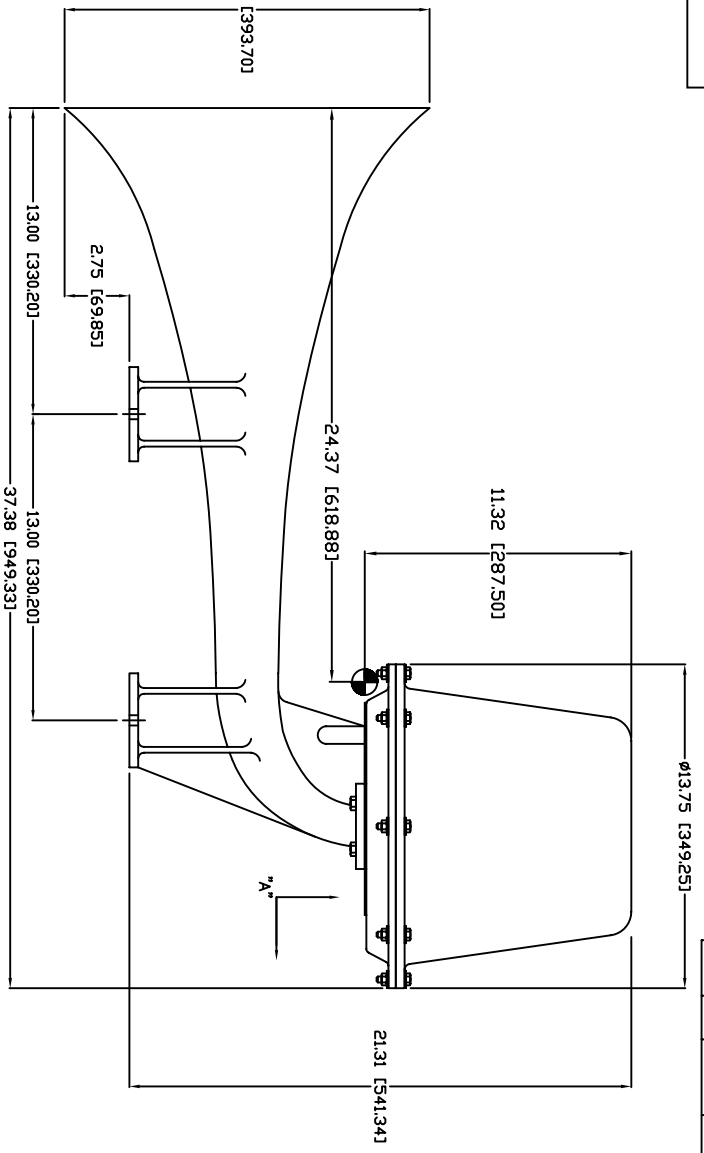

Conforming to International Maritime Regulations  
For Vessels Less Than 75 Meters in Length

REV.	BY	DATE	DESCRIPTION	APP'D.
A	ZN	07/13/05	ADDED CENTER OF GRAVITY	EMK

TECHNICAL DATA

Frequency: 300 Hz  
 Sound Pressure Level (dB(A) at 1 meter): 132.2dB  
 Sound Pressure Level (1/3 octave at 1 meter): 131dB  
 Electric Power: 24 V.D.C.  
 Power Consumption: 500 W  
 Material: Type 356 anodized cast aluminum  
 Finish: Grey or white enamel  
 Net Weight: 49 Lbs.  
 Shipping Weight: 90.00 Lbs.

Price: \$ \_\_\_\_\_ U.S.D. Net. Ea.  
 (Valid for 60 days, F.O.B. Two Rivers, WI. U.S.A.)

KAHLENBERG BROS. CO. TWO RIVERS, WI. U.S.A.

OUTLINE DIMENSIONS  
 MODEL KB-20  
 ELECTRIC HORN

DATE	DRWG. NO.	REV.
04/26/01	3-5346	A