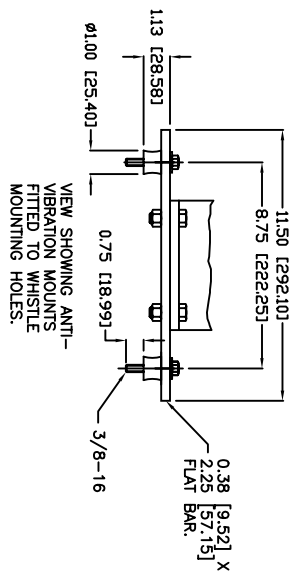

Conforming to International Maritime Regulations  
For Vessels Less Than 75 Meters in Length

REV.	BY	DATE	DESCRIPTION	APP'D.
A	ZN	07/13/05	ADDED CENTER OF GRAVITY	EMK

TECHNICAL DATA

Frequency: 300 Hz  
 Sound Pressure Level (dB(A) at 1 meter): 132.2dB  
 Sound Pressure Level (1/3 octave at 1 meter): 131dB  
 Electric Power: 24 V.D.C.  
 Power Consumption: 500 W  
 Material: Type 356 anodized cast aluminum  
 Finish: Grey or white enamel  
 Net Weight: 49 Lbs.  
 Shipping Weight: 90.00 Lbs.

Price: \$ \_\_\_\_\_ U.S.D. Net. Ea.  
 (Valid for 60 days, F.O.B. Two Rivers, WI. U.S.A.)

KAHLENBERG BROS. CO. TWO RIVERS, WI. U.S.A.

OUTLINE DIMENSIONS  
 MODEL KB-20  
 ELECTRIC HORN

DATE	DRWG. NO.	REV.
04/26/01	3-5346	A