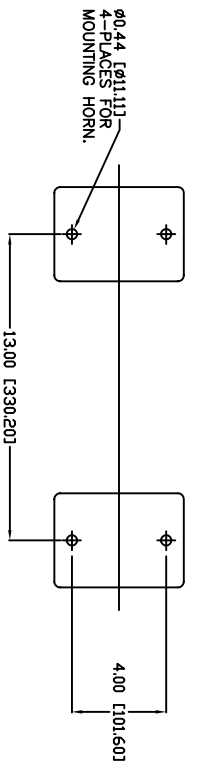

Conforming to International Maritime Regulations  
For Vessels Less Than 75 Meters in Length

REV.	BY	DATE	DESCRIPTION	APP'D.
A	ZN	07/13/05	ADDED CENTER OF GRAVITY	EMK

TECHNICAL DATA

Frequency: 300 Hz  
 Sound Pressure Level (dB(A) at 1 meter): 132.2dB  
 Sound Pressure Level (1/3 octave at 1 meter): 131dB  
 Electric Power: 24 V.D.C.  
 Power Consumption: 500 W  
 Material: Type 356 anodized cast aluminum  
 Finish: Grey or white enamel  
 Net Weight: 49 Lbs.  
 Shipping Weight: 90.00 Lbs.

Price: \$ \_\_\_\_\_ U.S.D. Net. Ea.  
 (Valid for 60 days, F.O.B. Two Rivers, WI. U.S.A.)

KAHLENBERG BROS. CO. TWO RIVERS, WI. U.S.A.

OUTLINE DIMENSIONS  
 MODEL KB-20  
 ELECTRIC HORN

DATE	DRWG. NO.	REV.
04/26/01	3-5346	A