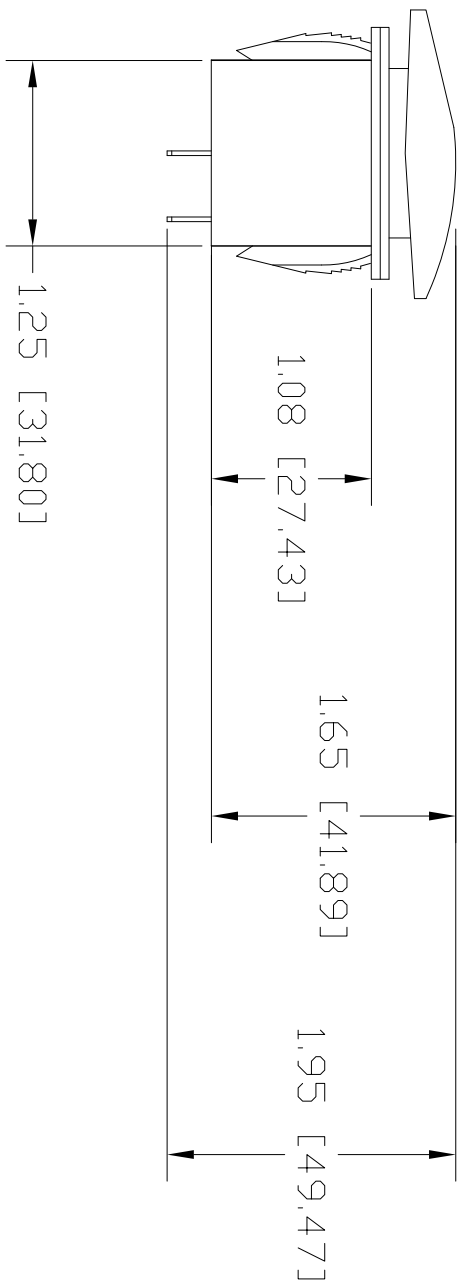

REV.	BY	DATE	DESCRIPTION	APP'D.
A	EMK	2/01/22	REVISED HOOKER SWITCH COVER DESIGN	EMK

**MOMENTARY SWITCH**  
 Rated: 20 amps, D.C. Voltage  
 Material: black plastic, red lens, non-illuminated  
 0.83 [21.0] wide x 1.45 [36.83]  
 long hole in panel for mounting.

KAHLEBERG INDUSTRIES INC. TWO RIVERS, WISCONSIN 54241

**OUTLINE DIMENSIONS  
 M-126 PUSH BUTTON**

DR.	DATE	CKD.	SCALE	DRWG. NO.	REV.
ZJN	09/08/05	EMK	N.T.S.	3-6377	A