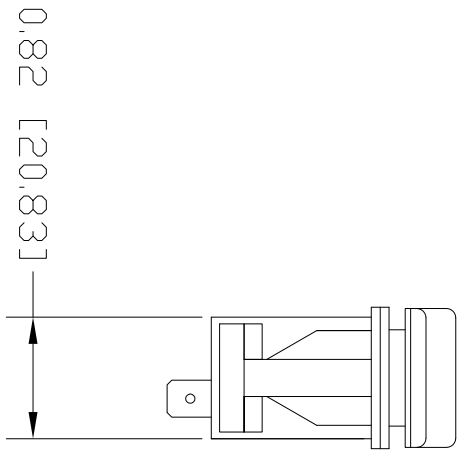

REV.	BY	DATE	DESCRIPTION	APP'D.
A	EMK	2/01/22	REVISED HOOKER SWITCH COVER DESIGN	EMK

**MOMENTARY SWITCH**  
 Rated: 20 amps, D.C. Voltage  
 Material: black plastic, red lens, non-illuminated  
 0.83 [21.0] wide x 1.45 [36.83]  
 long hole in panel for mounting.

KAHLEBERG INDUSTRIES INC. TWO RIVERS, WISCONSIN 54241

**OUTLINE DIMENSIONS  
 M-126 PUSH BUTTON**

DR.	DATE	CKD.	SCALE	DRWG. NO.	REV.
ZJN	09/08/05	EMK	N.T.S.	3-6377	A