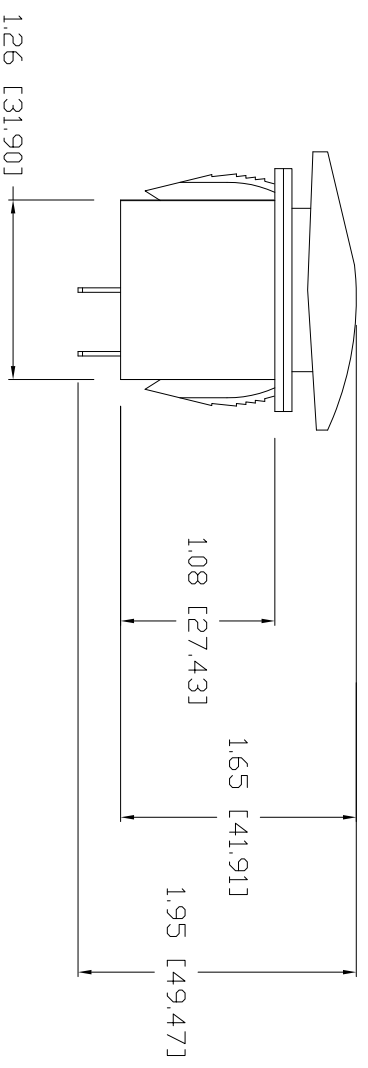

REV.	BY	DATE	DESCRIPTION	APP'D.

THREE POSITION SWITCH: OFF, ON, MOMENTARY
 Rated: 20 amps, D.C. Voltage
 Lighted
 Material: black plastic
 0.83 [21.0] wide x 1.45 [36.83]
 long hole in panel for mounting.

OUTLINE DIMENSIONS
M-127 ROCKER SWITCH

DR.	DATE	CKD.	SCALE	DRWG. NO.	REV.
ZJN	10/30/15	EMK	N.T.S.	3-7002	