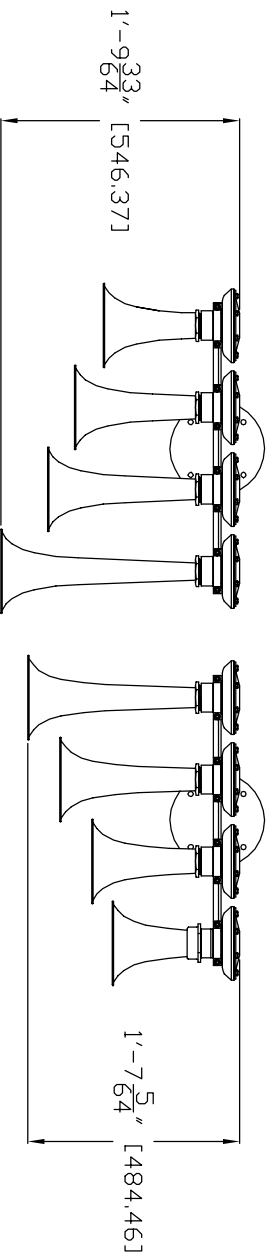

Conforming to International Maritime Regulations
For Vessels Under 75 Meters in Length.

TOP VIEW

FRONT ELEVATION

SIDE ELEVATION

TECHNICAL DATA

Frequency: 196 Hz, 220 Hz, 247 Hz, 261.6 Hz, 293.6 Hz
329.6 Hz, 349.2 Hz, & 392 Hz.
Sound Pressure Level (dB(A) at 1 meter): 139db
Sound Pressure Level (1/3 octave at 1 meter): 132db
Air Consumption: appx. 21 CFM @ 150 P.S.I.
Air Pressure Req: 100 To 250 P.S.I.
Electric Power: Any Standard A.C. or D.C. voltage
Material: Spun Brass & Cast Bronze
Net Weight: (Horn Only) 125 Lbs.
Shipping Weight: 380 Lbs.

Price: \$ _____ U.S.D. Net. Ea.
(Valid for 60 days, F.O.B. Two Rivers, WI, U.S.A.)

Kahlenberg

KAHLENBERG BROS. CO. TWO RIVERS, WI. U.S.A.

**OUTLINE DIMENSIONS
MODEL 02M-8 TRUMPET
LOW PROFILE AIRHORN**

DATE	DRWG. NO.	REV.
05/01/01	3-5902	A EMK