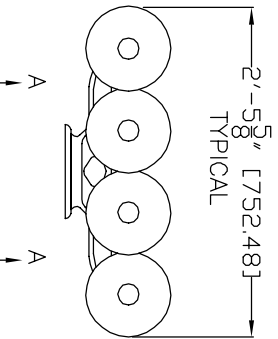

Conforming to International Maritime Regulations
For Vessels Under 75 Meters in Length.

TOP VIEW

FRONT ELEVATION

SIDE ELEVATION

TECHNICAL DATA

Frequency: 196 Hz, 220 Hz, 247 Hz, 261.6 Hz, 293.6 Hz
329.6 Hz, 349.2 Hz, & 392 Hz.
Sound Pressure Level (dB(A) at 1 meter): 139db
Sound Pressure Level (1/3 octave at 1 meter): 132db
Air Consumption: appx. 21 CFM @ 150 P.S.I.
Air Pressure Req: 100 To 250 P.S.I.
Electric Power: Any Standard A.C. or D.C. voltage
Material: Spun Brass & Cast Bronze
Net Weight: (Horn Only) 125 Lbs.
Shipping Weight: 380 Lbs.

Price: \$ _____ U.S.D. Net. Ea.
(Valid for 60 days, F.O.B. Two Rivers, WI, U.S.A.)

Kahlenberg

KAHLENBERG BROS. CO. TWO RIVERS, WI. U.S.A.

**OUTLINE DIMENSIONS
MODEL 02M-8 TRUMPET
LOW PROFILE AIRHORN**

DATE	DRWG. NO.	REV.
05/01/01	3-5902	A EMK