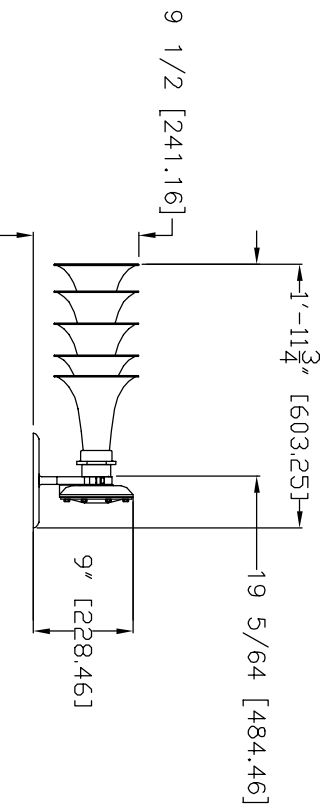

Conforming to International Maritime Regulations
For Vessels Under 75 Meters in Length.

TOP VIEW

FRONT ELEVATION

SIDE ELEVATION

TECHNICAL DATA

Frequency: 196 Hz, 220 Hz, 247 Hz, 261.6 Hz, 293.6 Hz
329.6 Hz, 349.2 Hz, & 392 Hz.
Sound Pressure Level (dB(A) at 1 meter): 139db
Sound Pressure Level (1/3 octave at 1 meter): 132db
Air Consumption: appx. 21 CFM @ 150 P.S.I.
Air Pressure Req: 100 To 250 P.S.I.
Electric Power: Any Standard A.C. or D.C. voltage
Material: Spun Brass & Cast Bronze
Net Weight: (Horn Only) 125 Lbs.
Shipping Weight: 380 Lbs.

Price: \$ _____ U.S.D. Net. Ea.
(Valid for 60 days, F.O.B. Two Rivers, WI, U.S.A.)

Kahlenberg

KAHLENBERG BROS. CO. TWO RIVERS, WI. U.S.A.

**OUTLINE DIMENSIONS
MODEL 02M-8 TRUMPET
LOW PROFILE AIRHORN**

DATE	DRWG. NO.	REV.
05/01/01	3-5902	A EMK