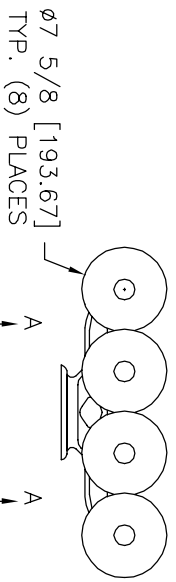

Conforming to International Maritime Regulations
For Vessels Under 75 Meters in Length.

TOP VIEW

FRONT ELEVATION

SIDE ELEVATION

TECHNICAL DATA

Frequency: 196 Hz, 220 Hz, 247 Hz, 261.6 Hz, 293.6 Hz
329.6 Hz, 349.2 Hz, & 392 Hz.
Sound Pressure Level (dB(A) at 1 meter): 139db
Sound Pressure Level (1/3 octave at 1 meter): 132db
Air Consumption: appx. 21 CFM @ 150 P.S.I.
Air Pressure Req: 100 To 250 P.S.I.
Electric Power: Any Standard A.C. or D.C. voltage
Material: Spun Brass & Cast Bronze
Net Weight: (Horn Only) 125 Lbs.
Shipping Weight: 380 Lbs.

Price: \$ _____ U.S.D. Net. Ea.
(Valid for 60 days, F.O.B. Two Rivers, WI, U.S.A.)

Kahlenberg

KAHLENBERG BROS. CO. TWO RIVERS, WI. U.S.A.

**OUTLINE DIMENSIONS
MODEL 02M-8 TRUMPET
LOW PROFILE AIRHORN**

DATE	DRWG. NO.	REV.
05/01/01	3-5902	A EMK