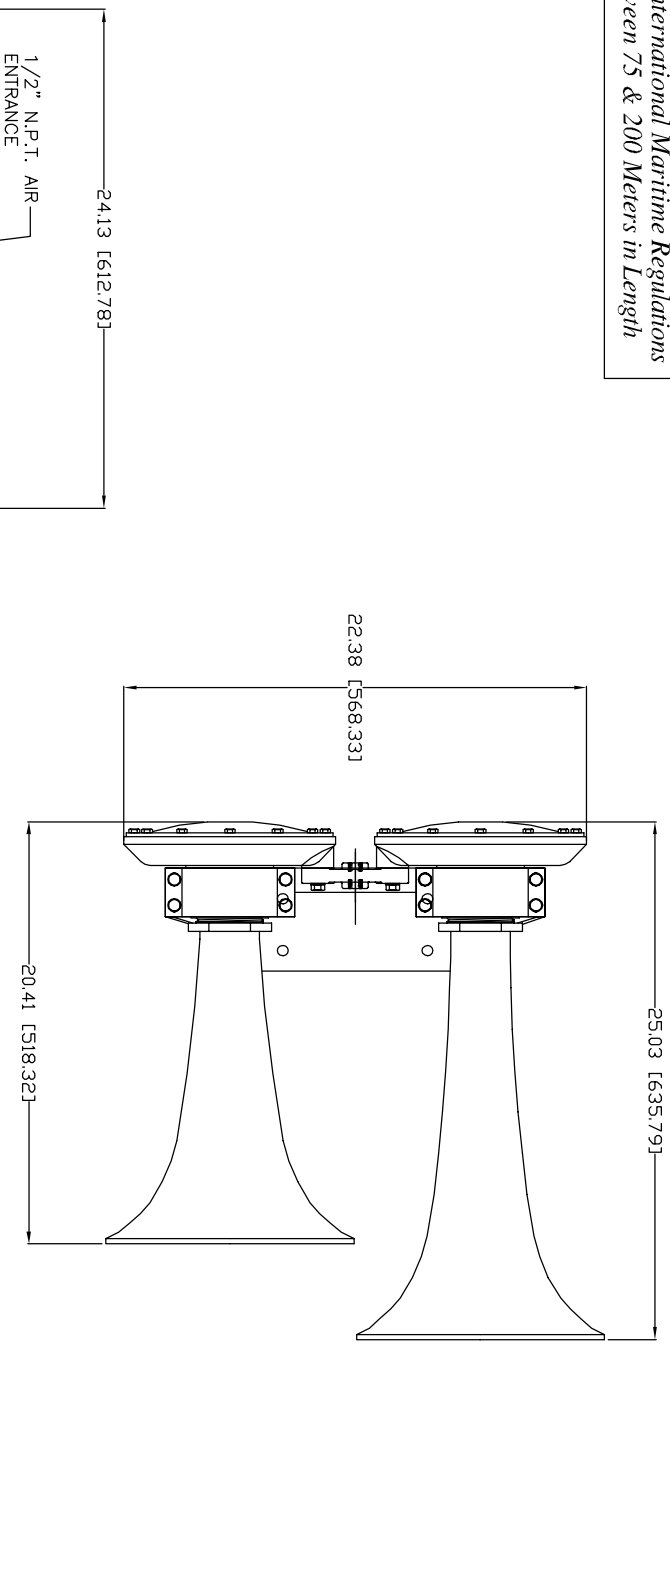

Conforming to International Maritime Regulations  
For Vessels Between 75 & 200 Meters in Length

4-PLACES  
Ø0.52 [Ø13.101]

**TECHNICAL DATA**

Frequency: 177 Hz & 220 Hz  
Sound Pressure Level (dB(A) at 1 meter): 143.2dB  
Sound Pressure Level (1/3 octave at 1 meter): 138.3dB  
Air Consumption: appx. 116 CFM @ 150 P.S.I.  
Air Pressure Req: 100 To 250 P.S.I.  
Electric Power: N/A  
Material: Cast Bronze & Cast Aluminum  
Finish: White Powdercoat  
Net Weight: 145.00 Lbs.  
Shipping Weight: 175.00 Lbs.

Price: \$ U.S.D. Net. Ea.  
(Valid for 60 days, F.O.B. Two Rivers, WI. U.S.A.)

KAHLENBERG BROS. CO. TWO RIVERS, WI. U.S.A.

OUTLINE DIMENSIONS  
MODEL D-4A AIRHORN  
FIGURE 214-C

DATE	DRWG. NO.	REV.
05/14/01	3-5625	A EMK