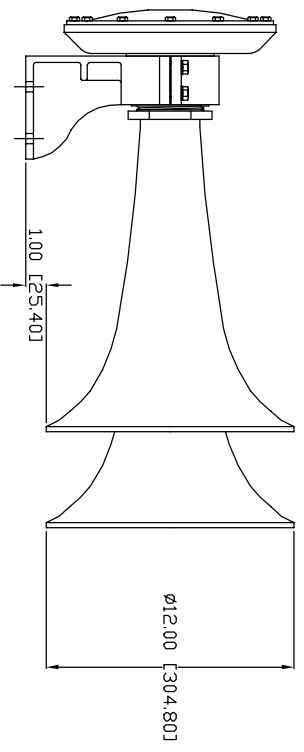

Conforming to International Maritime Regulations  
For Vessels Between 75 & 200 Meters in Length

4-PLACES  
Ø0.52 [Ø13.101]

**TECHNICAL DATA**

Frequency: 177 Hz & 220 Hz  
Sound Pressure Level (dB(A) at 1 meter): 143.2dB  
Sound Pressure Level (1/3 octave at 1 meter): 138.3dB  
Air Consumption: appx. 116 CFM @ 150 P.S.I.  
Air Pressure Req: 100 To 250 P.S.I.  
Electric Power: N/A  
Material: Cast Bronze & Cast Aluminum  
Finish: White Powdercoat  
Net Weight: 145.00 Lbs.  
Shipping Weight: 175.00 Lbs.

Price: \$ U.S.D. Net. Ea.  
(Valid for 60 days, F.O.B. Two Rivers, WI. U.S.A.)

KAHLENBERG BROS. CO. TWO RIVERS, WI. U.S.A.

OUTLINE DIMENSIONS  
MODEL D-4A AIRHORN  
FIGURE 214-C

DATE	DRWG. NO.	REV.
05/14/01	3-5625	A EMK