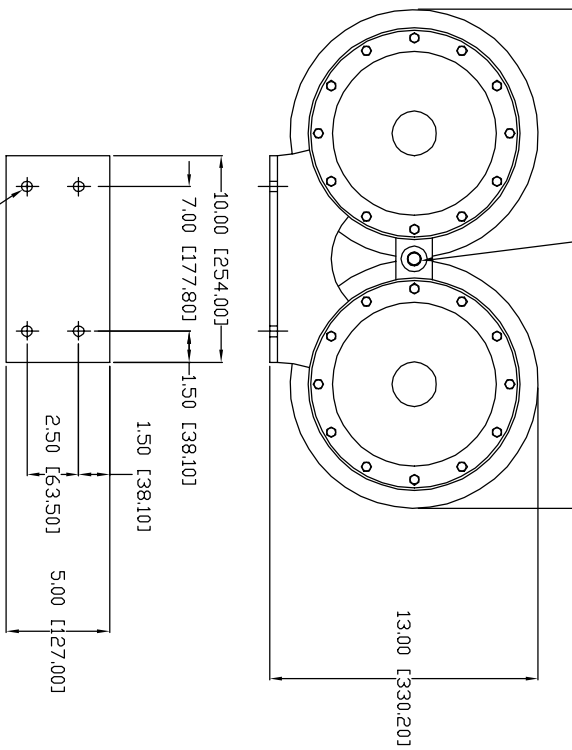

Conforming to International Maritime Regulations  
For Vessels Between 75 & 200 Meters in Length

4-PLACES  
Ø0.52 [Ø13.101]

**TECHNICAL DATA**

Frequency: 177 Hz & 220 Hz  
Sound Pressure Level (dB(A) at 1 meter): 143.2dB  
Sound Pressure Level (1/3 octave at 1 meter): 138.3dB  
Air Consumption: appx. 116 CFM @ 150 P.S.I.  
Air Pressure Req: 100 To 250 P.S.I.  
Electric Power: N/A  
Material: Cast Bronze & Cast Aluminum  
Finish: White Powdercoat  
Net Weight: 145.00 Lbs.  
Shipping Weight: 175.00 Lbs.

Price: \$ U.S.D. Net. Ea.  
(Valid for 60 days, F.O.B. Two Rivers, WI. U.S.A.)

KAHLENBERG BROS. CO. TWO RIVERS, WI. U.S.A.

OUTLINE DIMENSIONS  
MODEL D-4A AIRHORN  
FIGURE 214-C

DATE	DRWG. NO.	REV.
05/14/01	3-5625	A EMK