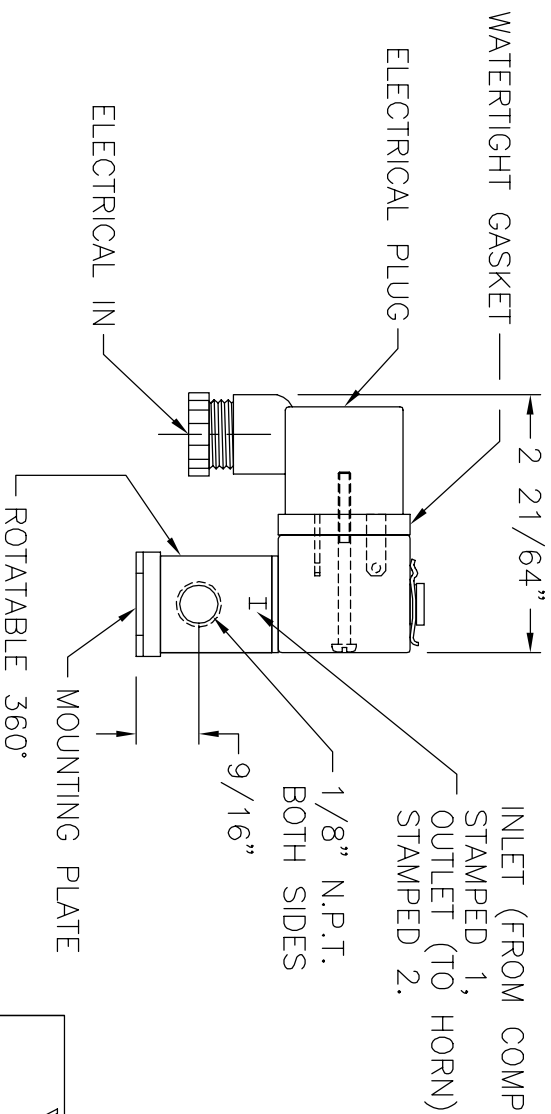

3-5919

REV.	BY	DATE	DESCRIPTION	APP'D.

COIL VOLTAGES AVAILABLE AT 7 WATTS	
A.C. 50/60 HZ.	D.C.
120	12
	24

P.L. DWG. #2-5045

Kahlenberg's

KAHLENBERG BROS. CO. TWO RIVERS, W.I. U.S.A.

SOLENOID VALVE KIT
FIG. V-69K
* VOLTAGE AS SPECIFIED

DR.	DATE	CHKD.	SCALE	DRWG. NO.	REV.
ZAN	01/21/97	EMK	N.T.S.	3-5919	