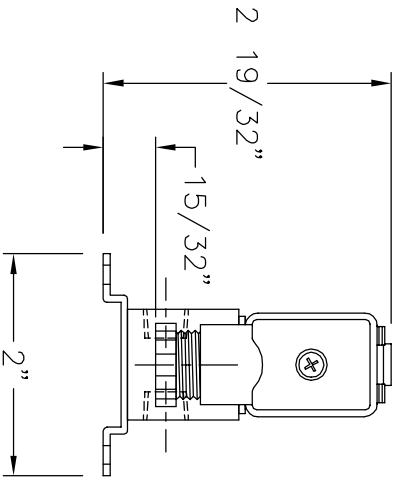

3-5919

REV.	BY	DATE	DESCRIPTION	APP'D.

COIL VOLTAGES AVAILABLE AT 7 WATTS	
A.C. 50/60 HZ.	D.C.
120	12
	24

P.L. DWG. #2-5045

Kahlenberg's

KAHLENBERG BROS. CO. TWO RIVERS, W.I. U.S.A.

SOLENOID VALVE KIT
FIG. V-69K
* VOLTAGE AS SPECIFIED

DR.	DATE	CHKD.	SCALE	DRWG. NO.	REV.
ZAN	01/21/97	EMK	N.T.S.	3-5919	