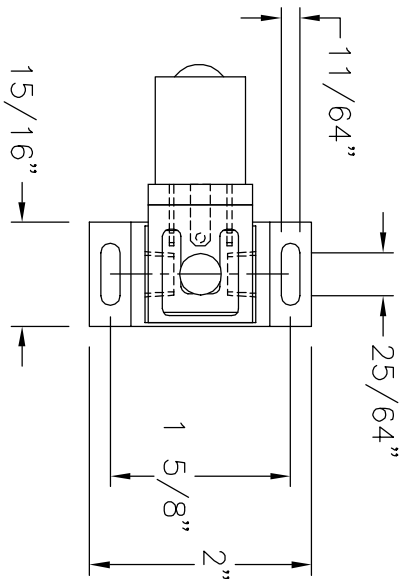

3-5919

REV.	BY	DATE	DESCRIPTION	APP'D.

COIL VOLTAGES AVAILABLE AT 7 WATTS	
A.C. 50/60 HZ.	D.C.
120	12
	24

P.L. DWG. #2-5045

Kahlenberg's

KAHLENBERG BROS. CO. TWO RIVERS, W.I. U.S.A.

SOLENOID VALVE KIT
FIG. V-69K
* VOLTAGE AS SPECIFIED

DR.	DATE	CHKD.	SCALE	DRWG. NO.	REV.
ZAN	01/21/97	EMK	N.T.S.	3-5919	